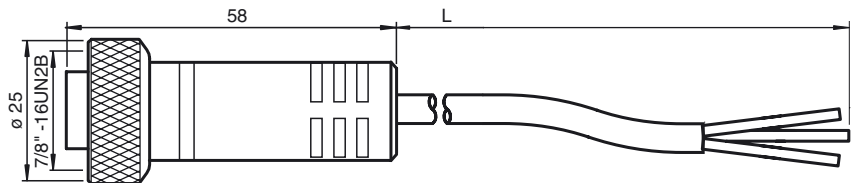

### Features

- Thread 7/8"

### Dimensions

#### General specifications

Number of pins	3
Connection 1	socket
Construction type 1	straight
Threading 1	7/8"
Connection 2	cable end

#### Mechanical specifications

Protection degree	IP67	
Material		
Contacts	Cu alloy gold plated	
Body	PVC, yellow	
Cable	PVC	
Slotted nut	clear anodized aluminum	
Core insulation	PVC	
Cable	fine-strand, flexible	
Sheath diameter	$\varnothing$ 9.9 mm	
Bending radius	10 x cable diameter	
Color	yellow	
Cores	3 x 1.5 mm <sup>2</sup> (16 AWG)	
Length	L	4 m
Note	STOOW UL Standard	